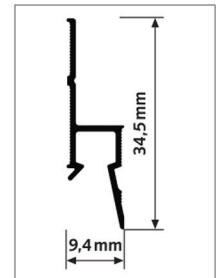

WALL SYSTEMS

DECO RAIL

20
KG/M

Flexible options for smooth walls with Deco Rail

The Deco Rail is a hanging rail for pictures and wall decorations that is mounted behind a cornice. The hanging system becomes invisible as a result, while still offering all the advantages of a flexible hanging system. Walls with a clean, smooth finish remain undamaged, even though it is still possible to hang and move paintings continually. Hanging wires may be clicked into the rail behind the cornice at any desired location. This is the major benefit of the Deco Rail; flexibility and a guarantee for a high-quality finish. There are many different styles of cornice rails, and this hanging rail can be installed behind every type. The Deco Rail is available in combination with a selection of three different types of cornices: Basic, Modern and Classic.