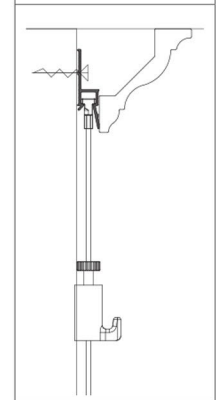

WALL SYSTEMS

DECO RAIL

20
KG/M

Flexible options for smooth walls with Deco Rail

The Deco Rail is a hanging rail for pictures and wall decorations that is mounted behind a cornice. The hanging system becomes invisible as a result, while still offering all the advantages of a flexible hanging system. Walls with a clean, smooth finish remain undamaged, even though it is still possible to hang and move paintings continually. Hanging wires may be clicked into the rail behind the cornice at any desired location. This is the major benefit of the Deco Rail; flexibility and a guarantee for a high-quality finish. There are many different styles of cornice rails, and this hanging rail can be installed behind every type. The Deco Rail is available in combination with a selection of three different types of cornices: Basic, Modern and Classic.

RAIL/CORNICE MOULDINGS

			
DECO RAIL - WHITE/PRIMER RAL 9016	CX 110 BASIC	CX 126 MODERN	C 213 CLASSIC