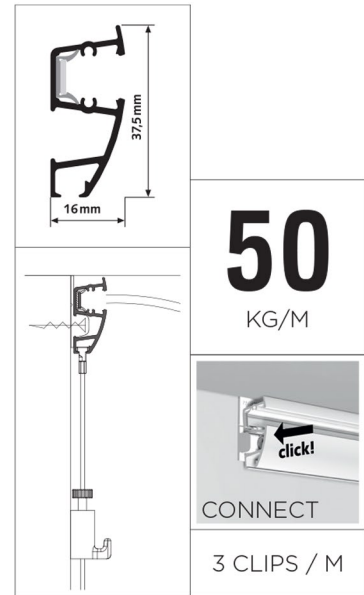

WALL SYSTEMS

COMBI RAIL PRO LIGHT

RAIL/PARTS

COMBI RAIL PRO LIGHT RAL 9010 (INCLUDES FASTENERS AND END CAPS)	COMBI RAIL PRO LIGHT CONNECTOR SET (BOTH STRAIGHT AND CORNER CONNECTOR)	CONNECTION BLOCK	TRAFO HALOGEN LED 220/12 INCLUDES CONNECTION BLOCK

LAMPS

FITTING	HALOGEN PHILIPS MR16 SILVER BRIGHT	MASTER LED PHILIPS LV 3000K WARM WHITE

COMBI RAIL PRO LIGHT ALL-IN-ONE LED 2m/4m/6m/8m

COMBI RAIL PRO LIGHT WHITE RAL 9010 (INCLUDES FASTENERS AND END CAPS)	FITTING 50 cm	MASTER LED PHILIPS 6,5W	CONNECTOR SET + TRAFO/CONNECTION BLOCK	max. 20 kg