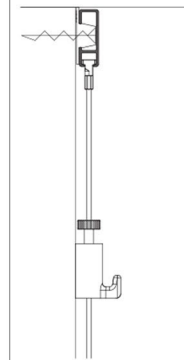

# CLICK RAIL

The Click Rail is a flexible picture hanging system that you mount to the wall. Using the Click&Connect system, mounting the rail system is fast and easy. The Click Rail may be installed flush against the ceiling and may also be repainted, for example in the same colour as the wall or ceiling. This helps the picture hanging system 'blend in' with the wall or ceiling, making it nearly invisible. The hanging rail's appearance makes it easy to integrate in any room or interior. You always have flexibility in hanging posters, pictures or photo frames thanks to the hanging wires with hooks that you can click into any desired location on the rail system.

**30**  
KG/M

CLICK

CONNECT

3 CLIPS / M