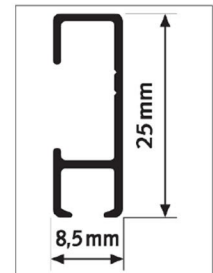

# CLICK RAIL

The Click Rail is a flexible picture hanging system that you mount to the wall. Using the Click&Connect system, mounting the rail system is fast and easy. The Click Rail may be installed flush against the ceiling and may also be repainted, for example in the same colour as the wall or ceiling. This helps the picture hanging system 'blend in' with the wall or ceiling, making it nearly invisible. The hanging rail's appearance makes it easy to integrate in any room or interior. You always have flexibility in hanging posters, pictures or photo frames thanks to the hanging wires with hooks that you can click into any desired location on the rail system.